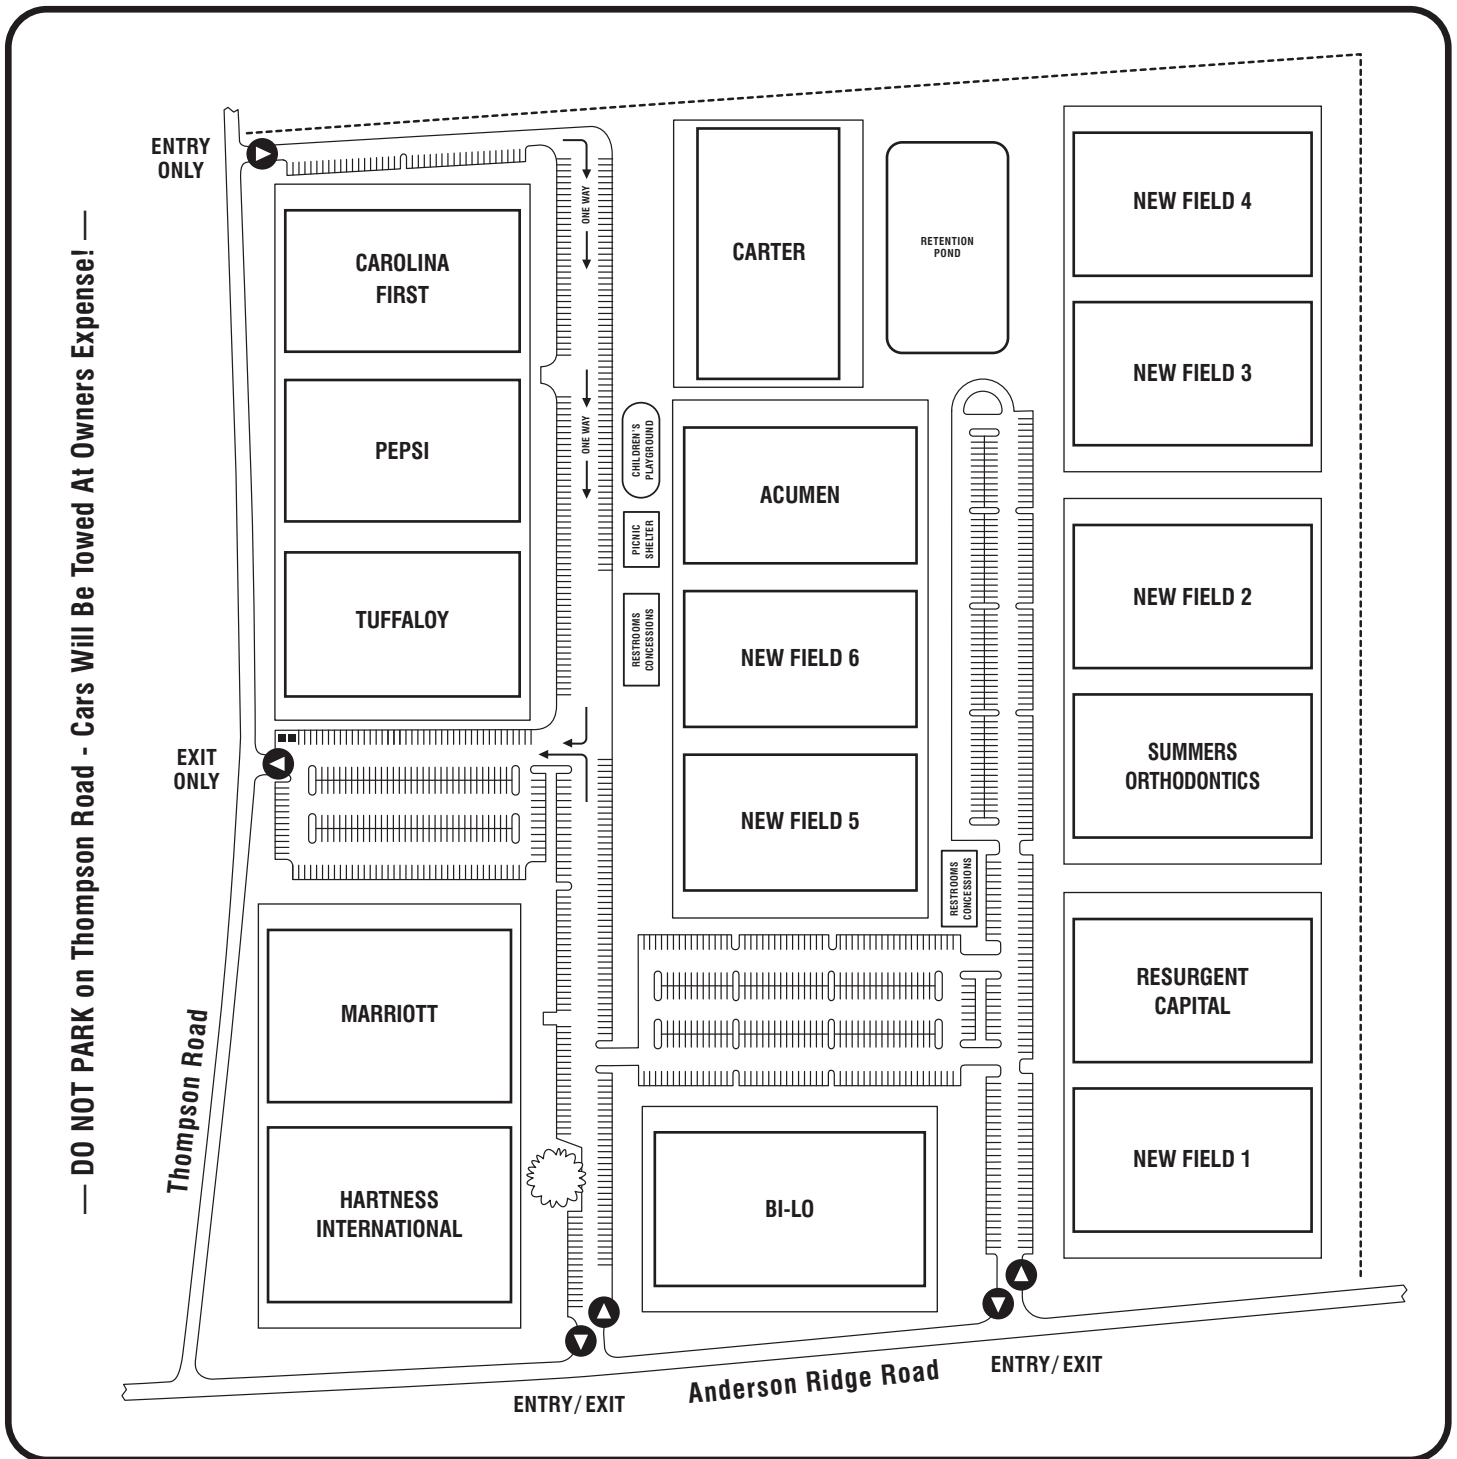

Welcome to the MeSA Soccer Complex

Home of the 2009 Region III Presidents Cup

Medical Staff Provided On-site by St. Francis Sports Medicine
Fields Operated by CESA — Maintained by Greenville County Recreation District

MeSA Speed Limit is 15 MPH • No Pets Allowed

Weather Hotline: (864) 288-0980

www.carolinaelitesc.com