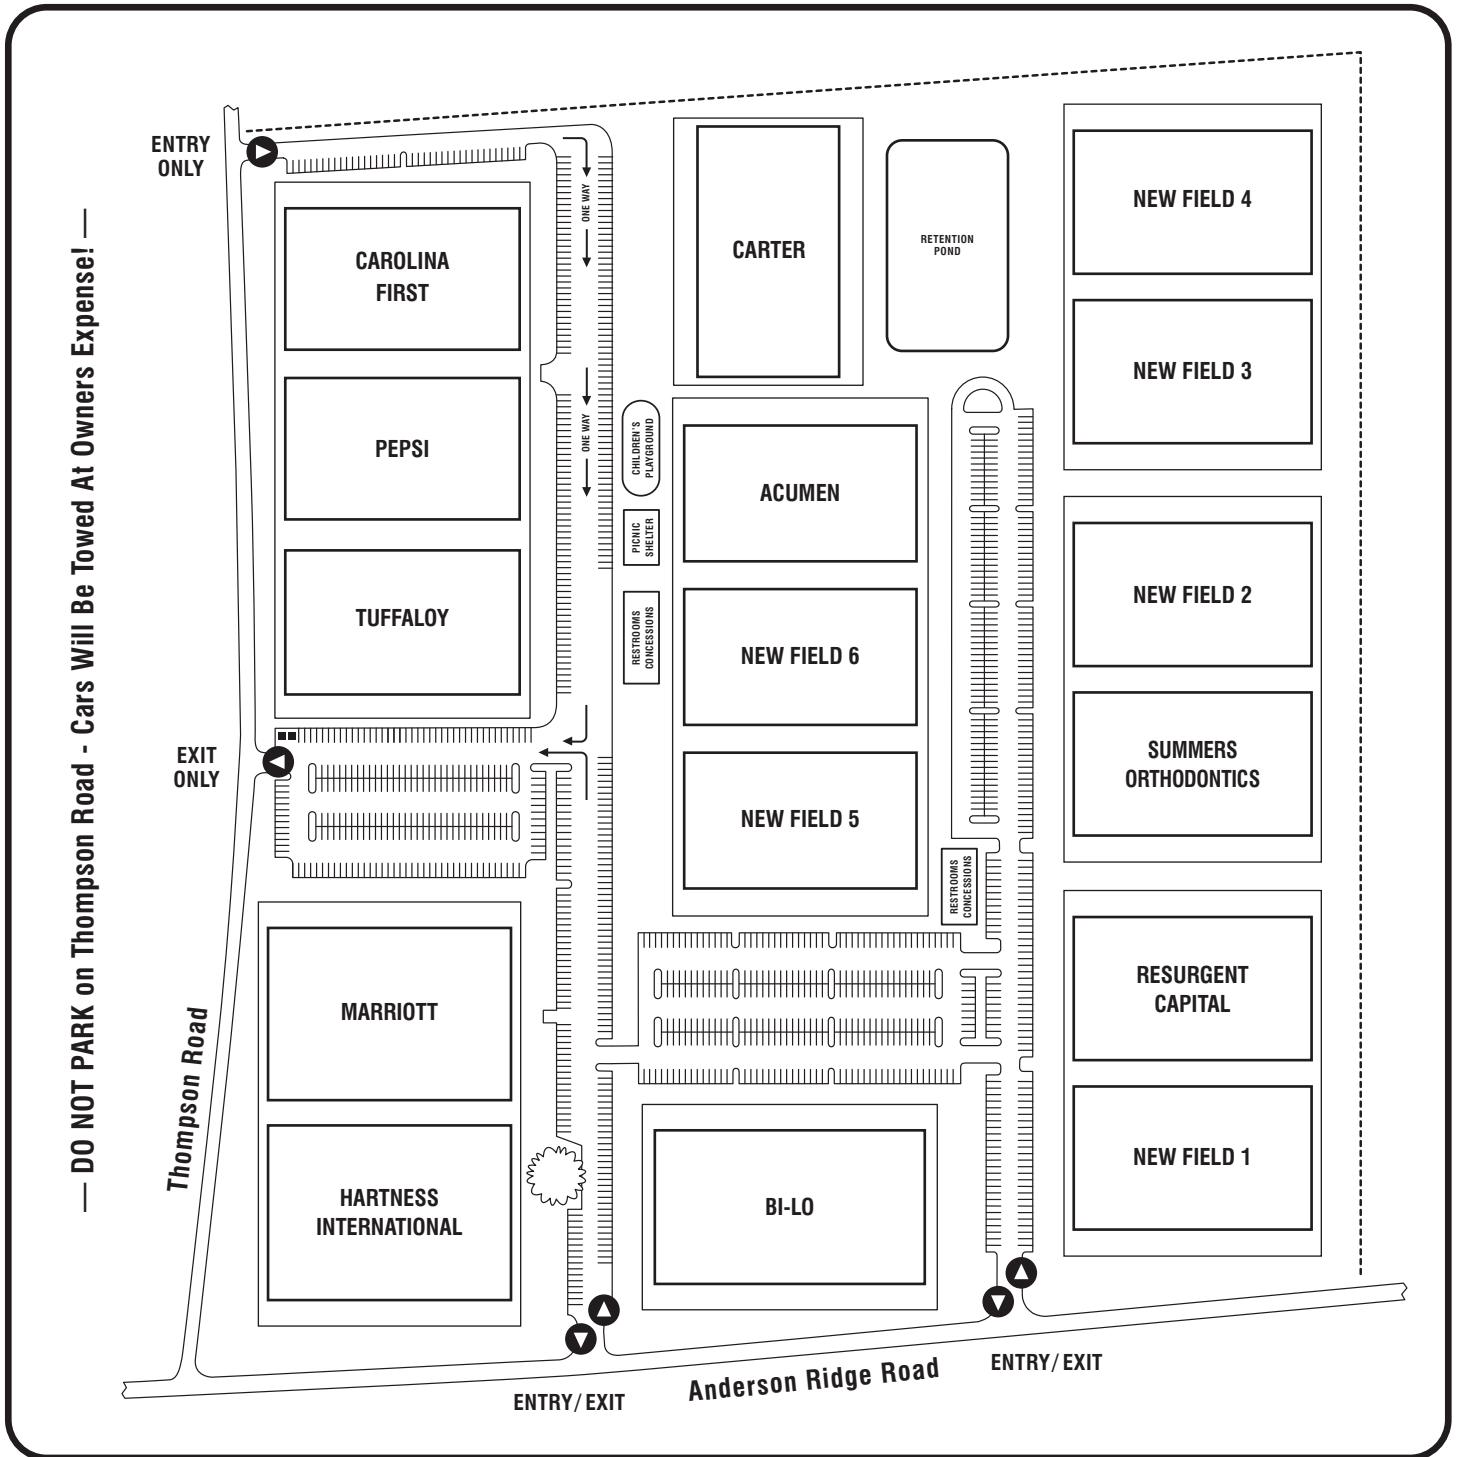

Welcome to the MeSA Soccer Complex

Home of the 2009 Region III Presidents Cup

Medical Staff Provided On-site by St. Francis Sports Medicine
Fields Operated by CESA — Maintained by Greenville County Recreation District

MeSA Speed Limit is 15 MPH • No Pets Allowed

— DO NOT PARK on Thompson Road - Cars Will Be Towed At Owners Expense! —

Weather Hotline: (864) 288-0980

www.carolinaelitesc.com